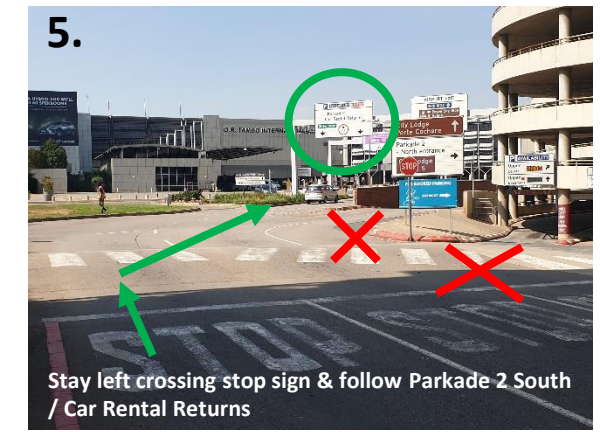

NOTICE AND RESTRICTIONS

ACSA (AIRPORTS COMPANY SOUTH AFRICA) have implemented some new permanent restrictions at the O R Tambo International Airport. Valet Parking Operators are no longer allowed to collect or deliver any vehicles to and from the departures drop off areas like we used to do before the lockdown.

All vehicles must be collected and delivered in Parkade 2 South on level 3 at 3H. (The same parkade where the car rentals are)

PLEASE FOLLOW THE ATTACHED PHOTO INSTRUCTIONS AND DIRECTIONS TO PARKADE 2 SOUTH LEVEL 3 3H WHERE ONE OF OUR DRIVERS WILL MEET YOU AS YOU ENTER TROUGH THE BOOMS.

1. Entering from JHB/EAST RAND

1. Entering from PRETORIA

FOLLOW THE PARKING / CAR RENTALS OVERHEAD SIGNS AS YOU ENTER THE AIRPORT.

EXPRESS AIRPORT PARKING
063 642 2394 / 063 645 5009