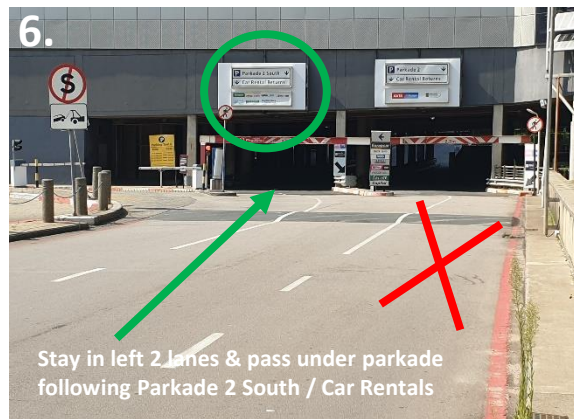

NOTICE AND RESTRICTIONS

ACSA (AIRPORTS COMPANY SOUTH AFRICA) have implemented some new permanent restrictions at the O R Tambo International Airport. Valet Parking Operators are no longer allowed to collect or deliver any vehicles to and from the departures drop off areas like we used to do before the lockdown.

All vehicles must be collected and delivered in Parkade 2 South on level 3 at 3H. (The same parkade where the car rentals are)

PLEASE FOLLOW THE ATTACHED PHOTO INSTRUCTIONS AND DIRECTIONS TO PARKADE 2 SOUTH LEVEL 3 3H WHERE ONE OF OUR DRIVERS WILL MEET YOU AS YOU ENTER TROUGH THE BOOMS.

1. Entering from JHB/EAST RAND

1. Entering from PRETORIA

FOLLOW THE PARKING / CAR RENTALS OVERHEAD SIGNS AS YOU ENTER THE AIRPORT.

EXPRESS AIRPORT PARKING
063 642 2394 / 063 645 5009