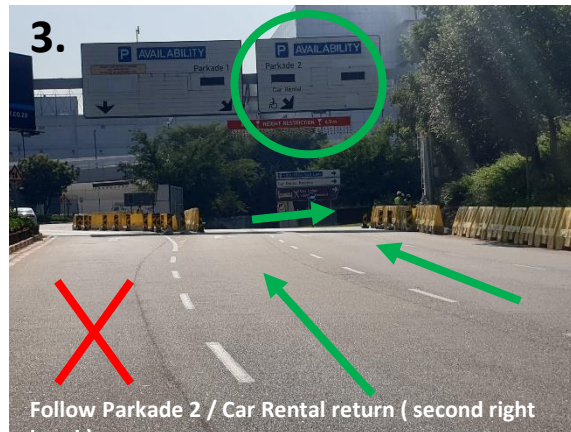

EXPRESS AIRPORT PARKING
063 642 2394 / 063 645 5009